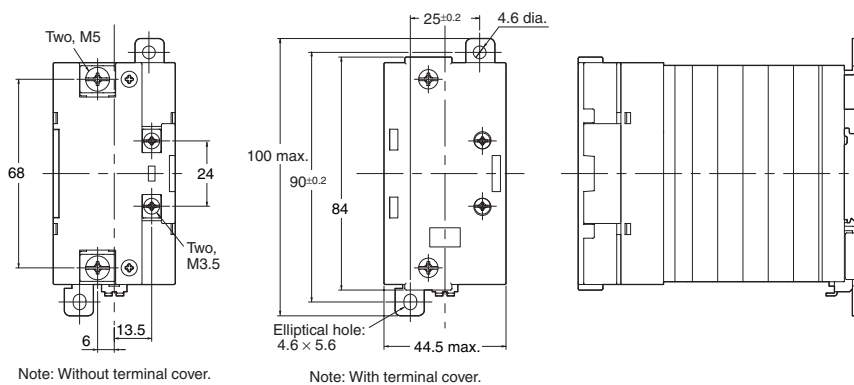

Dimensions

Note: All units are in millimeters unless otherwise indicated.

Solid State Relays

- G3PE-215B(L)
- G3PE-225B(L)
- G3PE-515B(L)
- G3PE-525B(L)

Terminal Arrangement/Internal Circuit Diagram

- G3PE-235B(L)
- G3PE-245B(L)
- G3PE-535B(L)
- G3PE-545B(L)

Terminal Arrangement/Internal Circuit Diagram