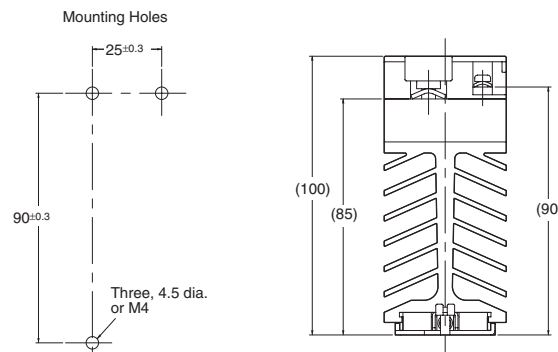

Dimensions

Note: All units are in millimeters unless otherwise indicated.

Solid State Relays

- G3PE-215B(L)
- G3PE-225B(L)
- G3PE-515B(L)
- G3PE-525B(L)

Terminal Arrangement/Internal Circuit Diagram

- G3PE-235B(L)
- G3PE-245B(L)
- G3PE-535B(L)
- G3PE-545B(L)

Terminal Arrangement/Internal Circuit Diagram