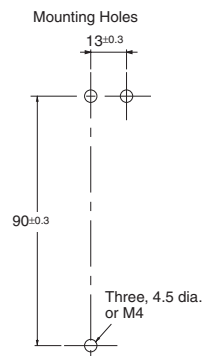

Dimensions

Note: All units are in millimeters unless otherwise indicated.

Solid State Relays

- G3PE-215B(L)
- G3PE-225B(L)
- G3PE-515B(L)
- G3PE-525B(L)

Terminal Arrangement/Internal Circuit Diagram

- G3PE-235B(L)
- G3PE-245B(L)
- G3PE-535B(L)
- G3PE-545B(L)

Terminal Arrangement/Internal Circuit Diagram