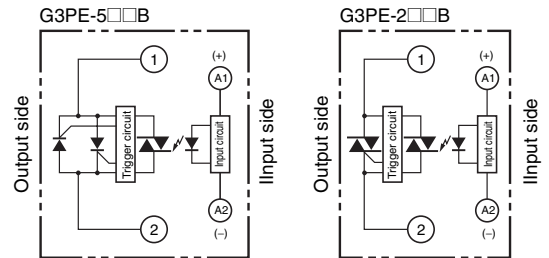

Dimensions

Note: All units are in millimeters unless otherwise indicated.

Solid State Relays

- G3PE-215B(L)
- G3PE-225B(L)
- G3PE-515B(L)
- G3PE-525B(L)

Terminal Arrangement/Internal Circuit Diagram

- G3PE-235B(L)
- G3PE-245B(L)
- G3PE-535B(L)
- G3PE-545B(L)

Terminal Arrangement/Internal Circuit Diagram