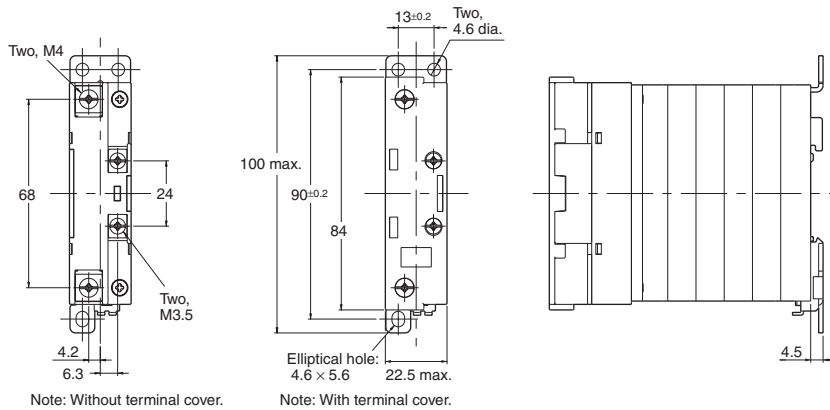

Dimensions

Note: All units are in millimeters unless otherwise indicated.

Solid State Relays

- G3PE-215B(L)
- G3PE-225B(L)
- G3PE-515B(L)
- G3PE-525B(L)

Terminal Arrangement/Internal Circuit Diagram

- G3PE-235B(L)
- G3PE-245B(L)
- G3PE-535B(L)
- G3PE-545B(L)

Terminal Arrangement/Internal Circuit Diagram